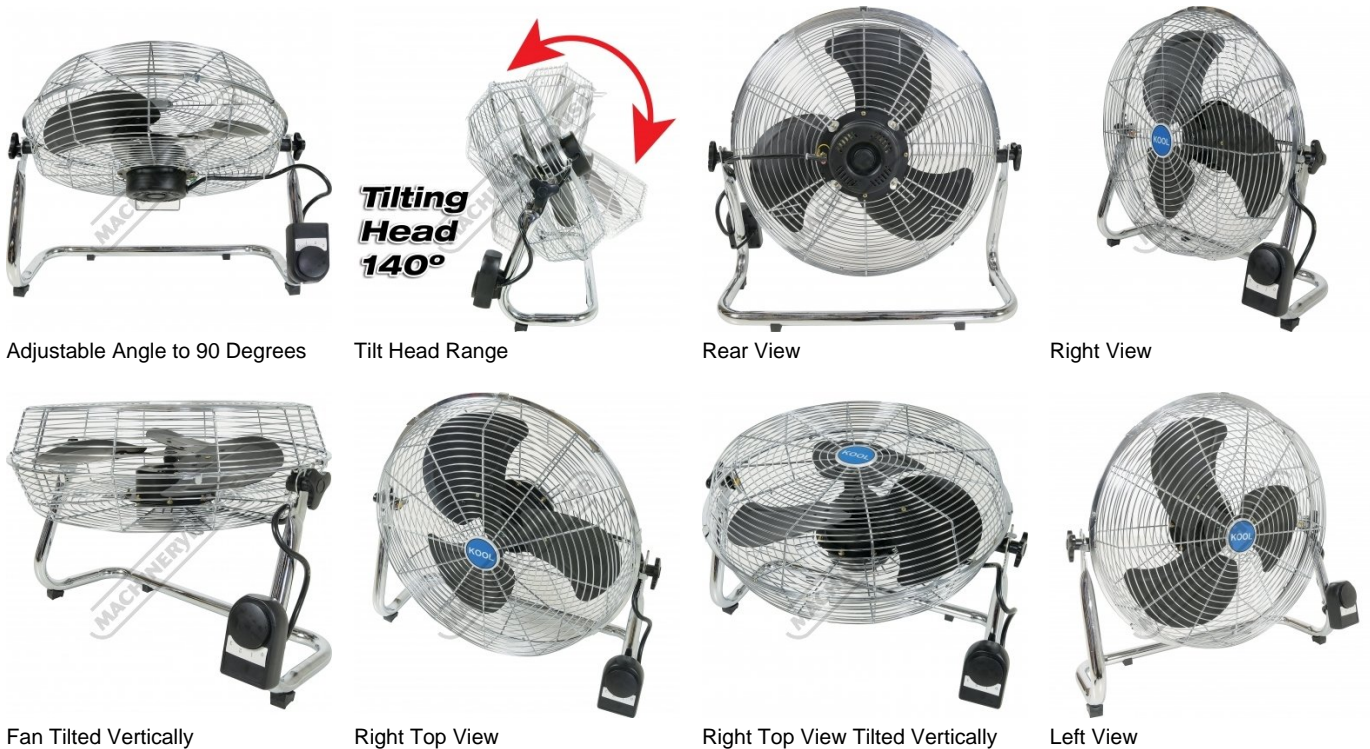

Product Brochure For F026

Industrial Floor Fan - 450mm - FD-45

Fan swivels 140° inside frame
 124 cubic M/min Air Flow

On Sale

Ex GST	Inc GST
\$120.00	\$132.00
\$99.09	\$109.00

ORDER CODE:	F026
MODEL:	FD-45
Fan Diameter (mm):	Ø450
Head Tilts (deg):	140°
Oscillating Head (deg):	~
Type:	Floor
Flow Rate (m3/min):	124
Pedestal Height Adjustment (mm):	~
Motor Power (W):	165
Motor Speed (RPM):	1350
Voltage (V):	240
Nett Weight (kg):	7.5

Features

- Industrial motor, 100% copper wound
- 165W, 1350rpm, 240V motor
- 124 cubic M/min air flow
- 450mm blade diameter (3 blade design)
- Strong chrome steel guard & frame
- 3 x fan speeds
- Fan swivels 140° inside frame

Product Brochure For F026

Specific Features

Adjustable Angle to 90 Degrees

Tilt Head Range

Rear View

Right View

Fan Tilted Vertically

Right Top View

Right Top View Tilted Vertically

Left View

Product Brochure For F026

Tilt Head Locking Knob

3 Fan Speeds

Rubber Feet

240V Motor

Recommended Accessories