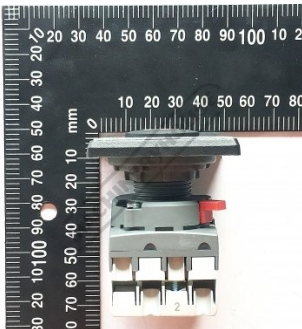

Product Brochure For ES281

1 POLE KEYED ON/OFF - #SWITCH

ABB 25AMP

Suits:

ORDER CODE:

ES281

Specific Features

Side View