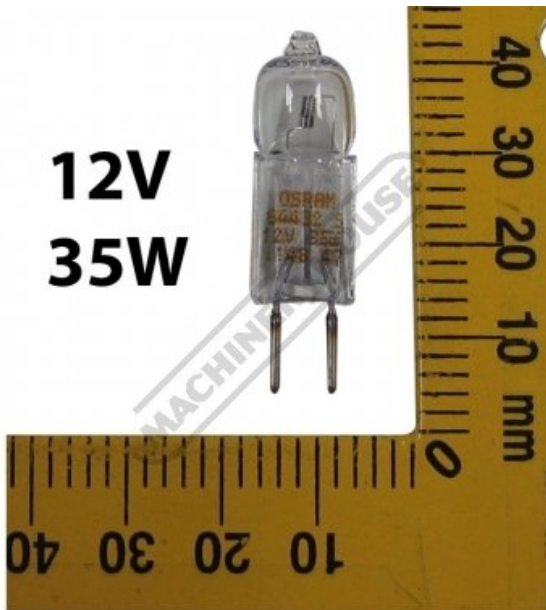

EG035 - GLOBE HALOGEN 12V x 35W (2PIN)

Suits HL-35T Work Light
 Suit lamps pre-1/6/04

Ex GST
\$13.13

Inc GST
\$14.44

ORDER CODE:

EG035

Description

Replacement Bulb Suitable for (L283)

Specific Features

EG035 GLOBE HALOGEN 12V 35W packaging

Recommended Accessories

L283

35W Halogen Work Light