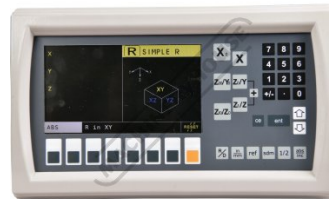

Product Brochure For D706

3-Axis Digital Readout Counter - ES-14B

7" LCD Display

Multi Function suits Lathes & Mills

Ex GST
\$400.00

Inc GST
\$440.00

ORDER CODE:	D706
MODEL:	ES-14B
Axis Type (No.):	3-Axis
Accuracy (µm):	5 or 1
Voltage (V):	240 or 110
Suits:	Mill, Lathe, Grinder, & Borer, EDM

Description

ES-14B 3 Axis Multifunctional LCD Digital Readout can be programmed with 1, 2 or 3 axis inputs for all universal milling, lathe, grinder, borer, and EDM functions.

Each axis can be set up for either 1µm or 5µm, Please note compatible 1µm or 5µm scales are required

ES-14B SERIES DIGITAL READOUT - MULTI PROGRAMMABLE FUNCTIONS

- ? Clear Zero
- ? Centring
- ? In/mm Display
- ? Co-ordinate Entry
- ? ABS/INC
- ? Power Off Memory
- ? 199 Sub Datum
- ? Ref Memory

Product Brochure For D706

Specific Features

Rear View

PCD Function

Simple Radius Function

Incline Function

Red Screen

Blue Screen

Yellow Screen