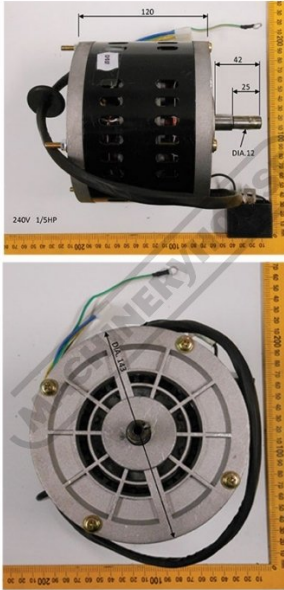

Product Brochure For CP037

MOTOR 240V 1/5HP - #37

12MM SHAFT

Suits: AP-12

Ex GST
\$190.00

Inc GST
\$209.00

ORDER CODE:	CP037
MODEL:	~
Motor Power (kW / hp):	1/5
Speed (rpm):	~
Shaft Diameter (mm):	12
Reversible Motor (Yes / No):	~
Fan Cooled (Yes / No):	Yes
Voltage (V):	240
Amps Required:	10
Input Power Supply Connection:	~

Description

MOTOR TO SUIT AP-12 (W326)

Shaft needs a 4mm key for connection