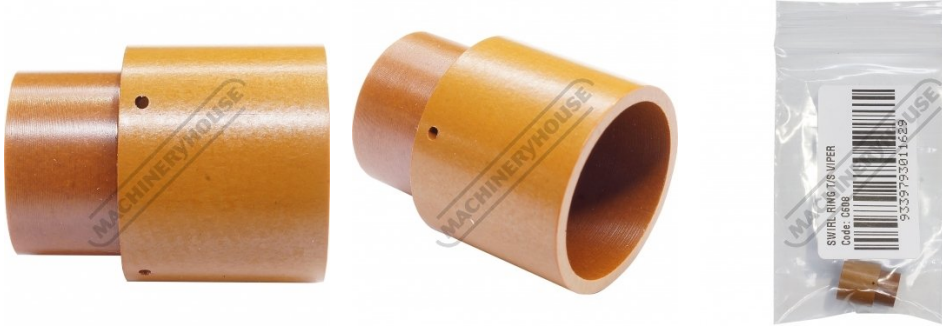

Product Brochure For C608

**Swirl Ring - SC1510**

Suits CBR50 Plasma Torch

**Ex GST**  
**\$25.00**

**Inc GST**  
**\$27.50**

|                       |            |
|-----------------------|------------|
| ORDER CODE:           | C608       |
| Part Number:          | SC1510     |
| Plasma Machine Model: |            |
| Plasma Torch Model:   | CBR50      |
| Plasma Torch Type:    | ~          |
| Type:                 | Swirl Ring |
| Size (mm):            | ~          |
| Pack Quantity:        | 1          |

**Description**

Swirl Ring  
 SC1510

Product Brochure For C608

**Specific Features**

Side View

Rear View

Packaging

**Recommended Accessories**

C600  
Electrodes

C604  
1.0mm Cutting Tips

C610  
Retaining Cap

C612  
Shield Cap