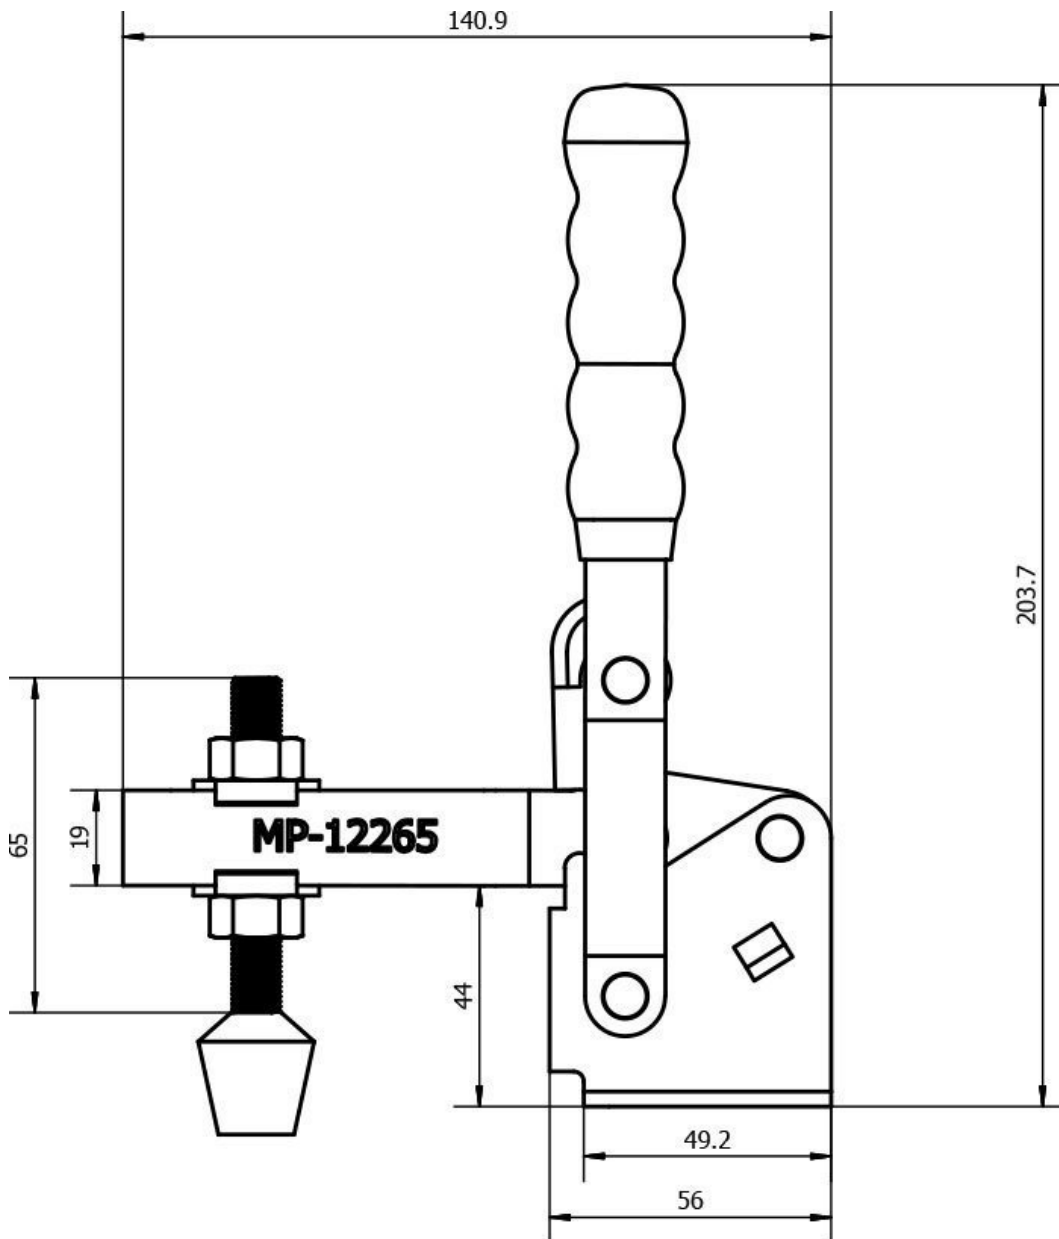

Product Brochure For C0999

Vertical Toggle Clamp - MP-12265

340kg Capacity

Ex GST
\$24.00

Inc GST
\$26.40

ORDER CODE:	C0999
MODEL:	MP-12265
Type:	Vertical Toggle Clamp
Clamping Capacity:	
Locking Handle - Pivot Movement:	58°
Clamp Bar - Pivot Movement:	105°
Plunger Travel (mm):	~
Throat Depth (mm):	~
Opening (mm):	~
Size:	~
Quantity Per Pack (No.):	1
Clamping Force (kg):	340kg
Over all Length (mm):	~
Nett Weight (kg):	0.7

Features

- MP-12265 - Vertical Toggle Clamp
- Holding capacity: 340kg
- Handle moves: 58°
- Bar moves: 105°
- Weight: 700g

Product Brochure For C0999

Product Brochure For C0999

Specific Features

Open

Recommended Accessories

C1001
 Vertical Toggle Clamp

C100
 Vertical Toggle Clamp

C0998
 Vertical Toggle Clamp

C1003
 Horizontal Toggle Clamp

C1005
 Horizontal Toggle Clamp

C1006
 Horizontal Toggle Clamp

C1008
 Straight Line Toggle Clamp

C1011
 Straight Line with Threaded Collar Toggle Clamp

Product Brochure For C0999

C1009

Straight Line Toggle Clamp

C1010

Straight Line Toggle Clamp