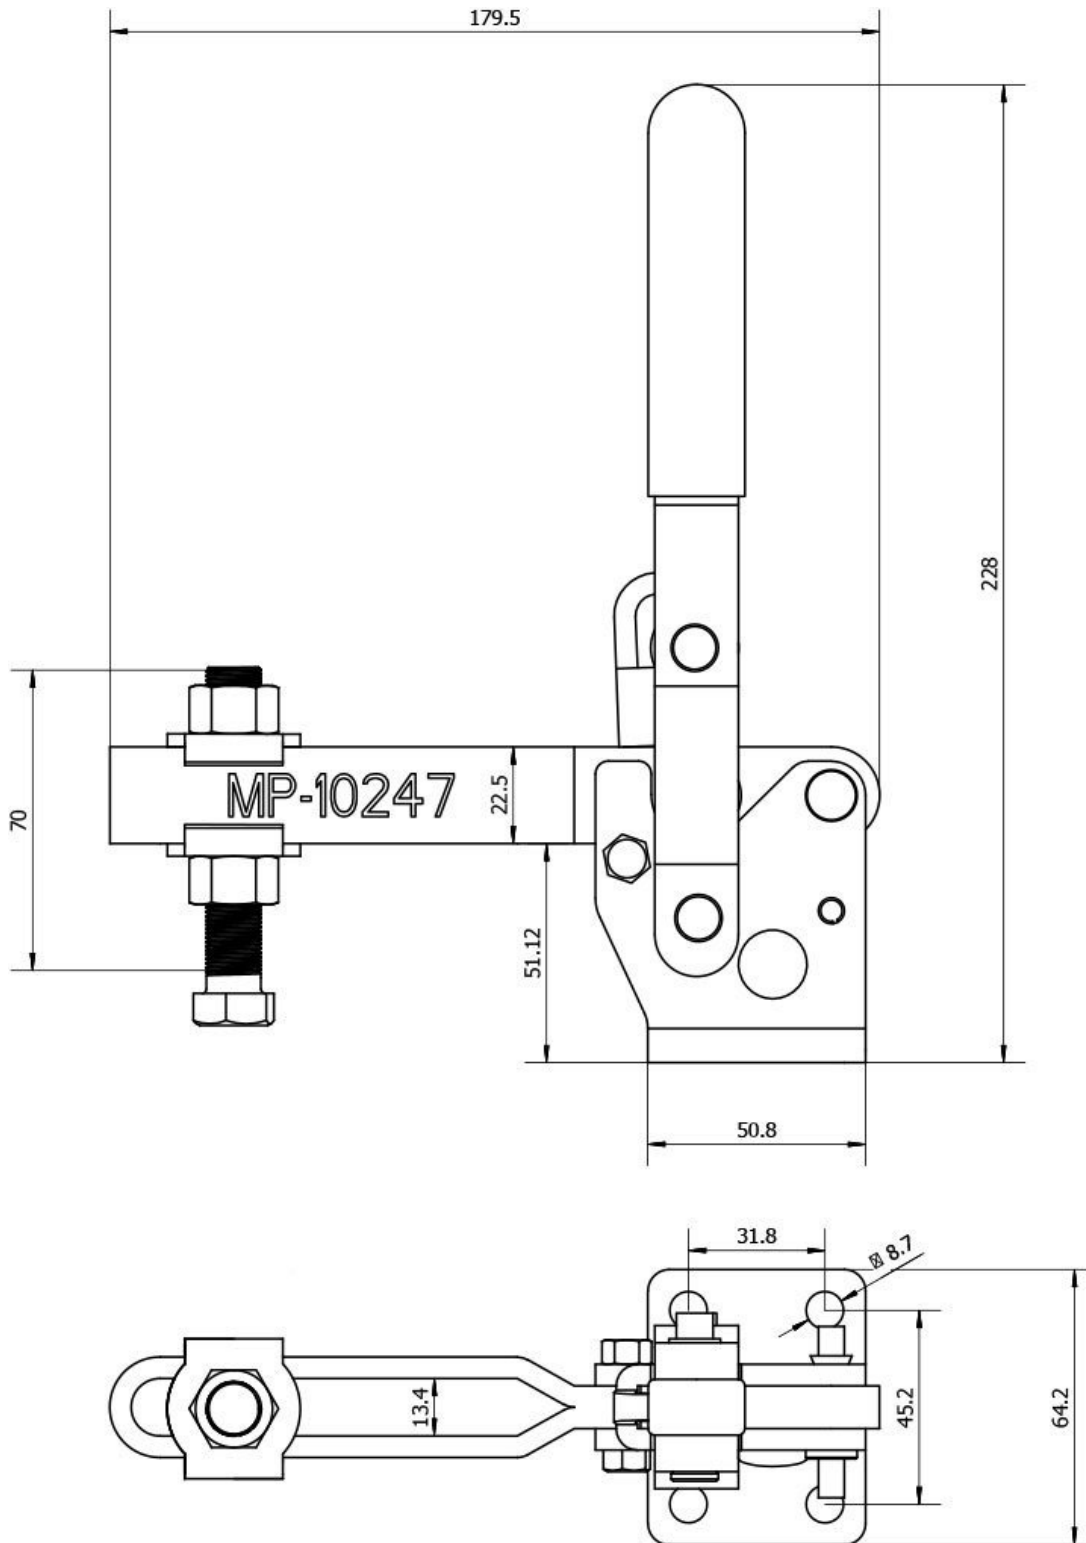

Product Brochure For C0998

Vertical Toggle Clamp - MP-10247

450kg Capacity

Ex GST	Inc GST
\$32.00	\$35.20

ORDER CODE:	C0998
MODEL:	MP-10247
Type:	Vertical Toggle Clamp
Clamping Capacity:	
Locking Handle - Pivot Movement:	70°
Clamp Bar - Pivot Movement:	135°
Plunger Travel (mm):	~
Throat Depth (mm):	~
Opening (mm):	~
Size:	~
Quantity Per Pack (No.):	1
Clamping Force (kg):	450kg
Over all Length (mm):	~
Nett Weight (kg):	1.25

Features

- MP-10247 - Vertical Toggle Clamp
- Holding capacity: 450kg
- Handle moves: 70°
- Bar moves: 135°
- Weight: 1.25kg

Product Brochure For C0998

Product Brochure For C0998

Specific Features

Open

Recommended Accessories

C1001
Vertical Toggle Clamp

C100
Vertical Toggle Clamp

C0999
Vertical Toggle Clamp

C1003
Horizontal Toggle Clamp

C1005
Horizontal Toggle Clamp

C1006
Horizontal Toggle Clamp

C1008
Straight Line Toggle Clamp

C1011
Straight Line with Threaded Collar Toggle Clamp

Product Brochure For C0998

C1009

Straight Line Toggle Clamp

C1010

Straight Line Toggle Clamp