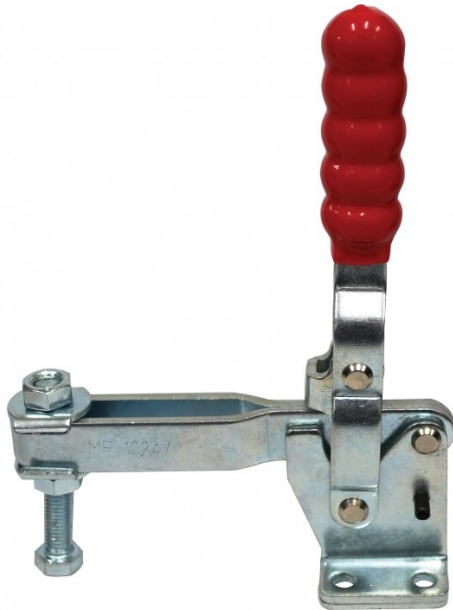

Product Brochure For C0998

Vertical Toggle Clamp - MP-10247

450kg Capacity

Ex GST	Inc GST
\$32.00	\$35.20

ORDER CODE:	C0998
MODEL:	MP-10247
Type:	Vertical Toggle Clamp
Clamping Capacity:	
Locking Handle - Pivot Movement:	70°
Clamp Bar - Pivot Movement:	135°
Plunger Travel (mm):	~
Throat Depth (mm):	~
Opening (mm):	~
Size:	~
Quantity Per Pack (No.):	1
Clamping Force (kg):	450kg
Over all Length (mm):	~
Nett Weight (kg):	1.25

Features

- MP-10247 - Vertical Toggle Clamp
- Holding capacity: 450kg
- Handle moves: 70°
- Bar moves: 135°
- Weight: 1.25kg

Product Brochure For C0998

Product Brochure For C0998

Specific Features

Open

Recommended Accessories

C1001
Vertical Toggle Clamp

C100
Vertical Toggle Clamp

C0999
Vertical Toggle Clamp

C1003
Horizontal Toggle Clamp

C1005
Horizontal Toggle Clamp

C1006
Horizontal Toggle Clamp

C1008
Straight Line Toggle Clamp

C1011
Straight Line with Threaded Collar Toggle Clamp

Product Brochure For C0998

C1009

Straight Line Toggle Clamp

C1010

Straight Line Toggle Clamp