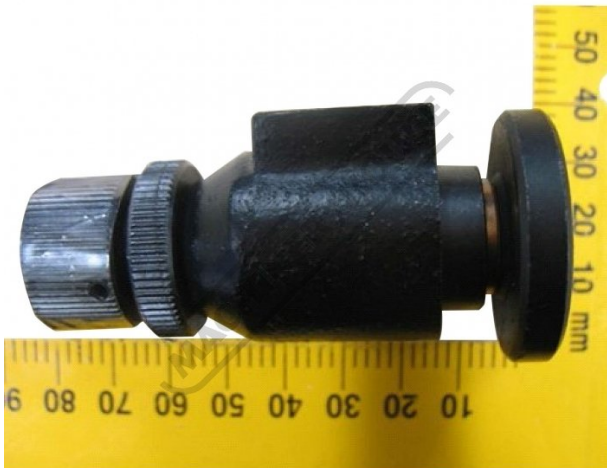

Product Brochure For BV097

GUIDE WHEEL ASSY PAD OLD - #97

1 SET / 2 PIECES

Suits: BP-500 + other models

Specific Features

BV097 TOP GUIDE PAD TYPE 97