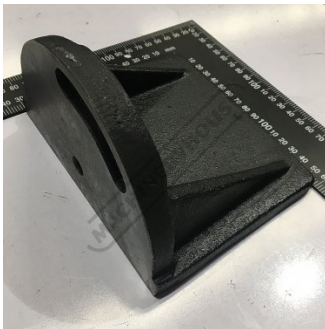

Product Brochure For BU0017

VICE JAW SLIDING - #17

192015

Suits: BS-912 (B014)

Distance between legs:

BU0017

Specific Features

Rear View