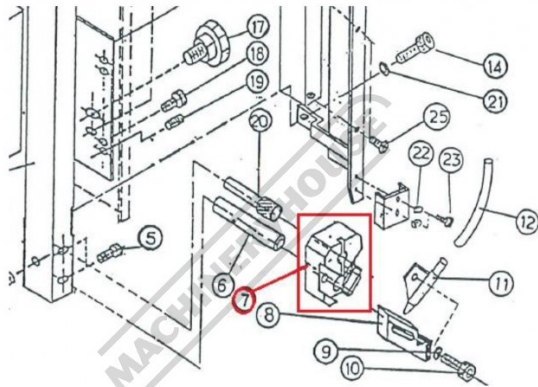

Product Brochure For BH054

UPPER INSERT HOLDER - #7

V-40204

Suits: VB-450

Distance between legs:

BH054

7	B-36204 (VB-300)	Upper Insert Holder
	V-40204 (VB-450)	