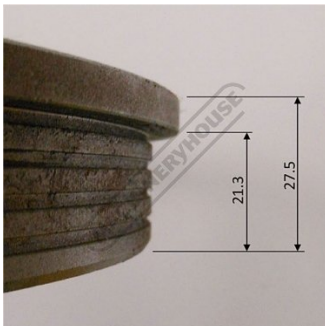

Product Brochure For BF123

DRIVE WHEEL - #22

SJY-1118

Suits: BS-10AS + other models

Ex GST
\$486.36

Inc GST
\$535.00

Distance between legs:

BF123

Specific Features

BF123 WHEEL OD 364 BORE 30.2