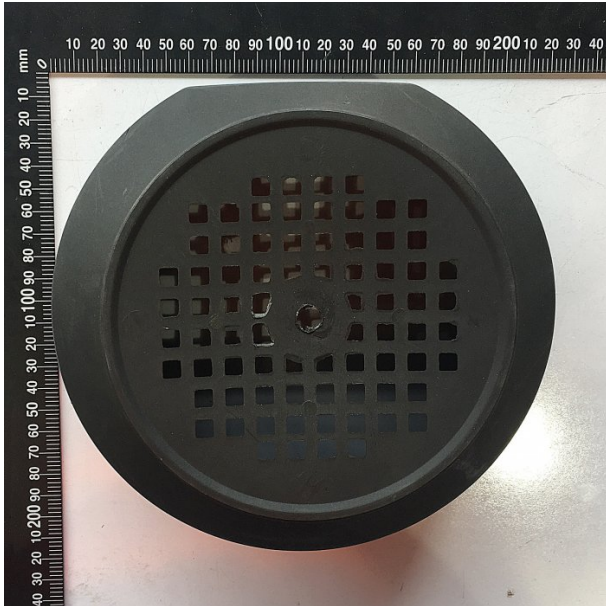

Product Brochure For BD306

MOTOR FAN COVER (PLASTIC) - #

Suits: BS-7L + other models

Please Call

Distance between legs: \_\_\_\_\_

BD306

Specific Features

Side View