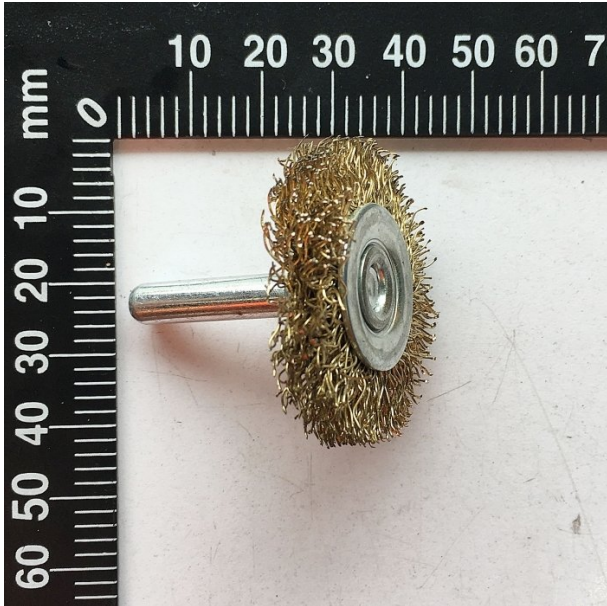

Product Brochure For BC161

WIRE BRUSH - #161

48MM X 8MM X 6MM ID

Suits: BS-7LA

Ex GST
\$59.23

Inc GST
\$65.15

Distance between legs:

BC161

Specific Features

Top View