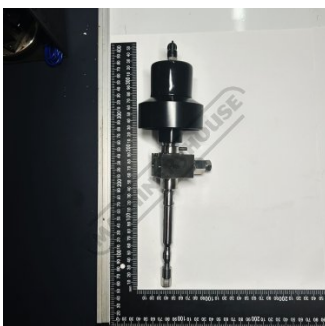

Specific Features

AS0251PIC2