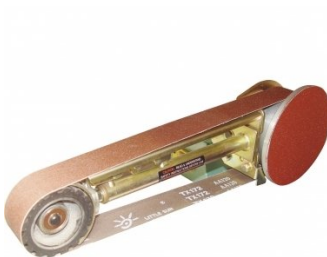

Product Brochure For A48202

Scotch Belt Linishing Belt - Fine Blue

1220 x 50mm (48" x 2")

Ex GST
\$27.00

Inc GST
\$29.70

ORDER CODE:	A48202
MODEL:	Scotcbelt
Belt Size (mm / inch):	1220 x 50 / 48 x 2
Belt Grit (G):	~
Scotchbelt Type:	Fine (Blue)
Pack Quantity (No.):	1

Recommended Accessories

L088
 Multitool Belt & Disc Linishing Attachment

L096
 Radius Master Pedestal Belt Grinder / Linisher - Series 2

L096B
 Radius Master Bench Belt Grinder / Linisher - Series 2

A48203
 Scotch Belt Linishing Belt - Super Fine Grey

Product Brochure For A48202

A48201
 Scotch Belt Linishing Belt -
 Medium Red

A48200
 Scotch Belt Linishing Belt -
 Coarse Brown

A8030
 40G Aluminium Oxide Linishing
 Belt Pack

A8038
 60G Zirconia Linishing Belt Pack