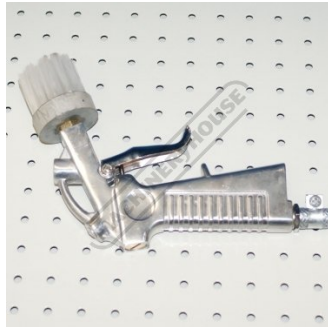

Description

WALL or BENCH MOUNT

Includes extendible legs for mounting on bench. Provisions for wall mounting to save operating space. Suitable for rapid cleaning of small mechanical parts, motor parts etc.

Features

- The 240V pump provides a flow of approximately 114 Litres/hour
- 14 Litre fluid capacity
- Flexible fluid nozzle

Includes

- Cleaning gun with brush
- Work light

Product Brochure For A369

Specific Features

Shown With Tray Closed

Shown with Legs Closed

Right View

Front View

Left View Legs Closed

Cleaning Gun

Extendable Legs

Light

Switches

Wash Area

Warning Sign

Rear View

Product Brochure For A369

Recommended Accessories

A378

Parts Washer Concentrate