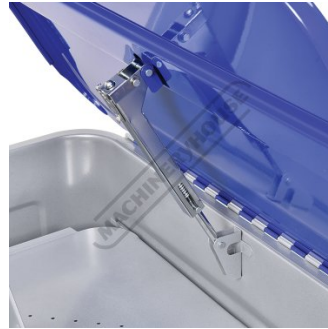

### Features

- Heavy-duty welded steel construction – durable and built to last in busy workshops
- Spacious 76L tank / 45L fluid capacity – handles medium-sized parts with ease
- Sealed 240V recirculating pump – efficient flow at approx. 180L/hour
- Flexible nozzle – directs cleaning fluid exactly where it's needed
- Removable shelf – supports parts and protects the pump from debris
- Hinged lid with fusible link – automatically shuts in the event of a flash fire
- Portable floor model – easy to move into position while remaining stable

### Optional Accessories

- APW-BR Brush (A376)

Product Brochure For A368

**Specific Features**

Lid Closed

Top Right View

Top Left View

Removable Tray For Easy Cleaning

Recirculating Motor Flexible Hose

On Off Switch

Hinged Lid with Fusible Safety Link

Fluid Drain Plug

Shown with Optional Brush A376

Product Brochure For A368

**Recommended Accessories**

A376