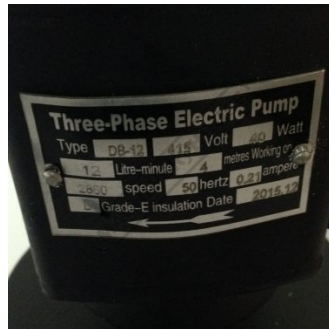

Product Brochure For 7LT5002

COOLANT PUMP - #2

Suits: AL-410

ORDER CODE:	7LT5002
MODEL:	~
Type:	~
Tank Capacity (Litre):	~
Discharge at 1 metre Lift (L/min):	~
Length (L) (mm):	~
Submerge Depth (L1) (mm):	~
4 Mount Holes (PCD) (mm):	~
Threaded Outlet (BSPT):	~
A (mm):	~
B (mm):	~
C (mm):	~
D (mm):	~
E (mm):	~
F (mm):	~
G (mm):	~
H:	~
I (mm):	~
J (mm):	~
K (mm):	~
Motor Power (hp):	~
Voltage / Amperage (V / amp):	~
Dimensions (L x W x H) (mm):	~
Nett Weight (kg):	~

Specific Features

Image 2

Image 3