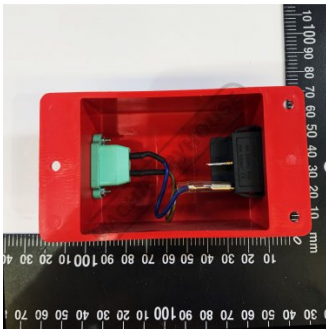

Product Brochure For 6SC0021

**SWITCH AND COVER - #20-#21**

240V

Suits: SB-200 SB-250

**Ex GST**  
**\$16.82**

**Inc GST**  
**\$18.50**

ORDER CODE: 6SC0021  
 Size: -

**Specific Features**