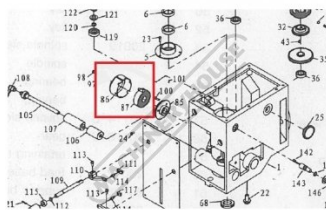

Product Brochure For 5DA8687

SPRING & CAP - #86+87

#20123 + 20122

Suits: GHD-32 + other models

Ex GST
\$105.00

Inc GST
\$115.50

Specific Features

Side View

Head parts for spindle power feed

86	1	20123	spring cap
87	1	20122	spring plate

Parts Diagram