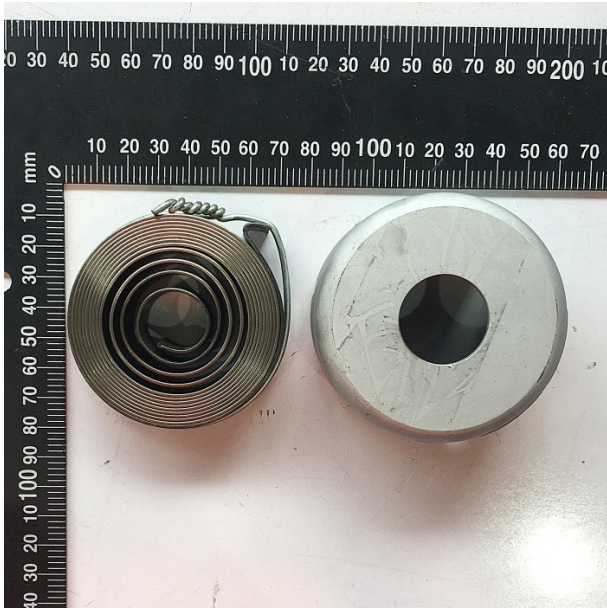

Product Brochure For 5DA8687

SPRING & CAP - #86+87

#20123 + 20122

Suits: GHD-32 + other models

Ex GST
\$105.00

Inc GST
\$115.50

Specific Features

Side View

Head parts for spindle power feed

86	1	20123	spring cap
87	1	20122	spring plate

Parts Diagram