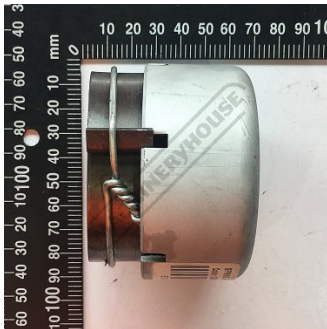

Product Brochure For 5DA8687

SPRING & CAP - #86+87

#20123 + 20122

Suits: GHD-32 + other models

Ex GST
\$105.00

Inc GST
\$115.50

Specific Features

Side View

Head parts for spindle power feed

86	1	20123	spring cap
87	1	20122	spring plate

Parts Diagram