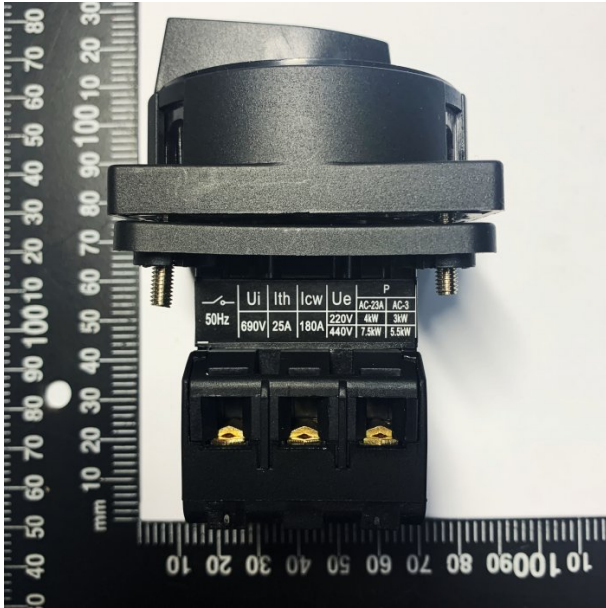

Product Brochure For 5BM9014

MAIN ISOLATION SWITCH - #

Suits: EB-351DSA

Ex GST  
**\$72.73**

Inc GST  
**\$80.00**

ORDER CODE:

5BM9014

Specific Features

5BM9014