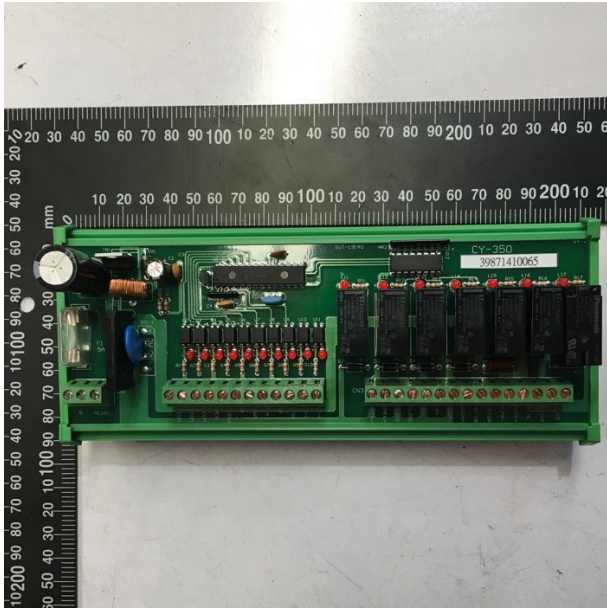

Product Brochure For 5BM9000

MAIN PC BOARD - #T16

WITH SURGE PROTECTION

Suits: EB-351DSA + other models

Ex GST
\$604.55

Inc GST
\$665.00

ORDER CODE: _____ ~
 Size: _____ ~

Specific Features