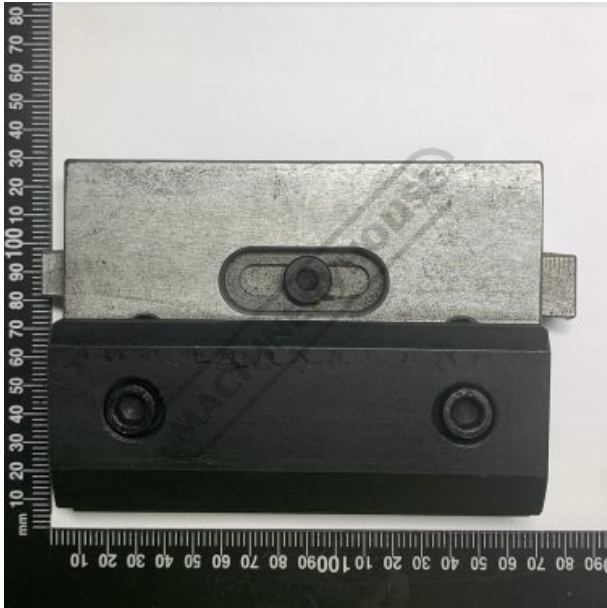

Product Brochure For 4HS9992

#STANDARD - CLAMP FOR TOOLING

T/S S902-S910

Suits: + other models

Ex GST
\$140.00

Inc GST
\$154.00

Specific Features

1