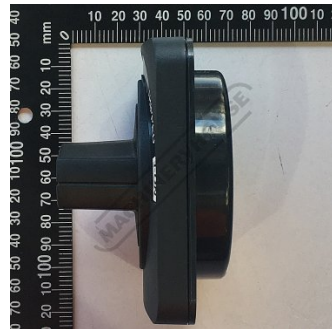

Product Brochure For 4HS9982A

MAIN ISOLATION SWITCH - #

Suits: PB-70B

ORDER CODE:

4HS9982A

Specific Features

Detail View

Side View

Side View