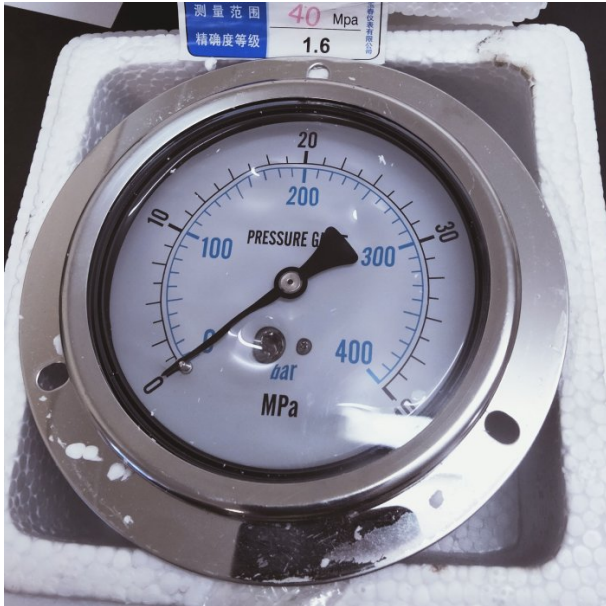

Product Brochure For 4HS9501

**OIL PRESSURE GAUGE 120MM - #**

REAR ENTRY 40MPa

Suits: PB-110B

Ex GST  
**\$110.00**

Inc GST  
**\$121.00**

**Specific Features**

Rear View