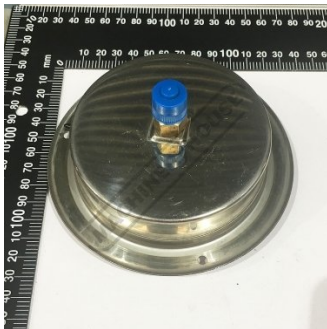

Product Brochure For 4HS9501

**OIL PRESSURE GAUGE 120MM - #**

REAR ENTRY 40MPa

Suits: PB-110B

Ex GST  
**\$110.00**

Inc GST  
**\$121.00**

**Specific Features**

Rear View