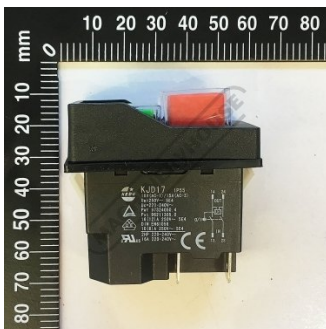

Product Brochure For 4DB0082

SWITCH KEDU KJD17 (220V) - #82

Suits: HF-35 + other models

Ex GST
\$50.00

Inc GST
\$55.00

ORDER CODE:

4DB0082

Specific Features