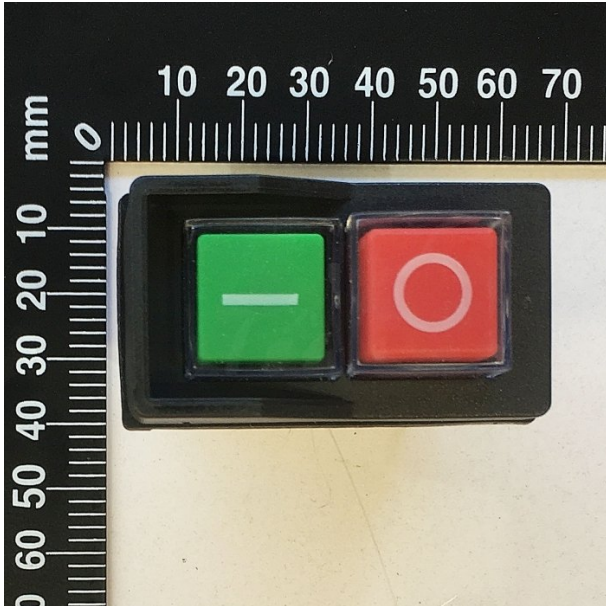

Product Brochure For 4DB0082

SWITCH KEDU KJD17 (220V) - #82

Suits: HF-35 + other models

Ex GST
\$50.00

Inc GST
\$55.00

ORDER CODE:

4DB0082

Specific Features

Side View