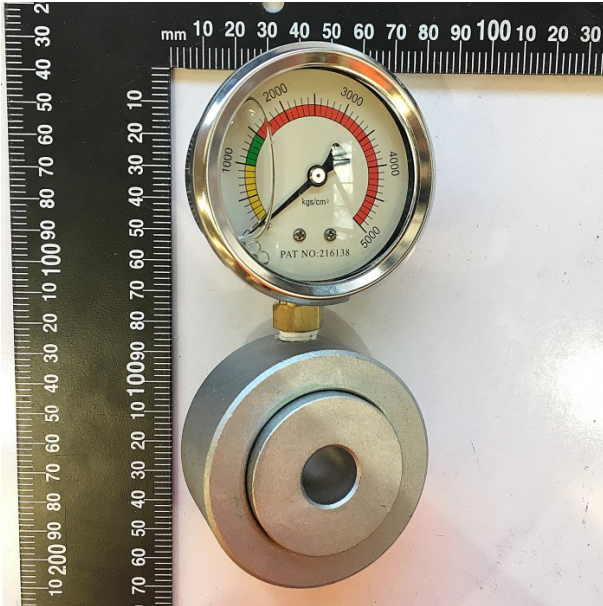

Product Brochure For 4BM0105

BLADE TENSION GAUGE - #105

Suits: EB-320DS + other models

Ex GST
\$160.00

Inc GST
\$176.00

Distance between legs:

4BM0105

Specific Features

Side View

Rear View