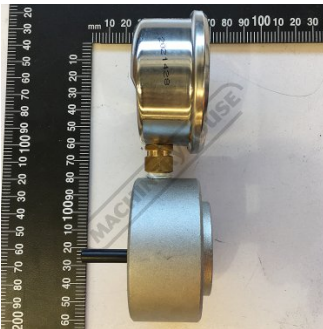

Product Brochure For 4BM0105

BLADE TENSION GAUGE - #105

Suits: EB-320DS + other models

Ex GST
\$160.00

Inc GST
\$176.00

Distance between legs:

4BM0105

Specific Features

Side View

Rear View