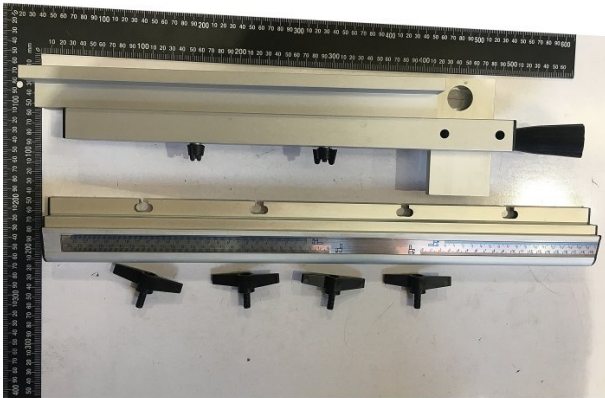

Product Brochure For 3WQ224

COMPLETE FENCE ASSY - #206~225

Suits: BP-360 + other models

Specific Features

Side View