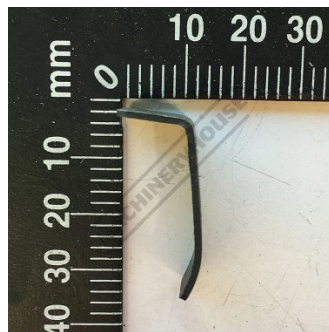

Product Brochure For 3WQ218

SPRING PLATE - #218

Suits: BP-360 + other models

Ex GST
 \$5.00

Inc GST
 \$5.50

Specific Features

Top View

Side View