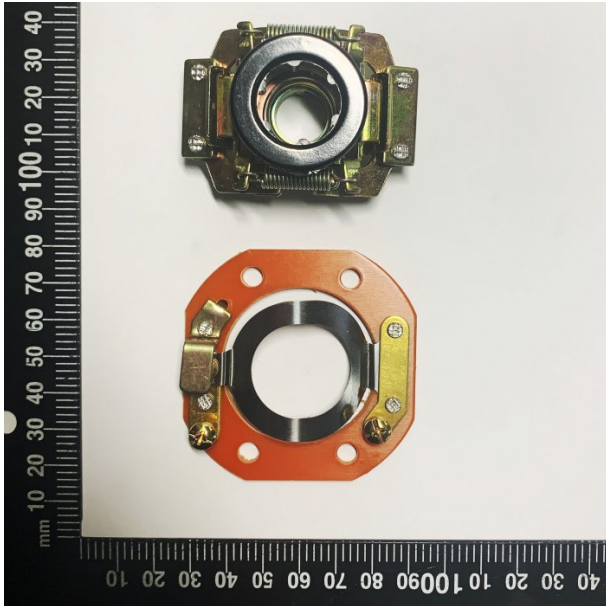

Product Brochure For 3SD9020

CENTRIFUGAL SWITCH - #

Suits: DS-15S + other models

Ex GST
\$63.64

Inc GST
\$70.00

ORDER CODE: 3SD9020
 Size: -

Specific Features

Image 2