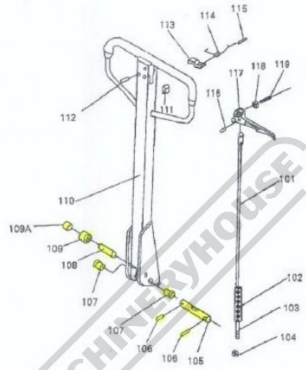

Product Brochure For 3PM1059

ARM HINGE SET - #106~112

Suits: PT-2500 (J061)

Parts of Control Arm

Order	Description	Quantity	Order	Description	Quantity
101	Long Connecting Rod	1	110	Control Arm	1
102	Roller Chain	1	111	Rubber Gasket	1
103	Short Connecting Rod	1	112	Elastic Pin	1
104	Lock Nut	1	113	Hinge	1
105	Wired Shaft	1	114	Spring	1
106	Elastic Pin	2	115	Elastic Pin	1
107	Bushing	2	116	Elastic Pin	1
108	Compression Roller Pin	1	117	Finger-shaped Control Arm	1
109	Compression Roller	1	118	Roller	1
119A	Bushing	1	119	Elastic Pin	1