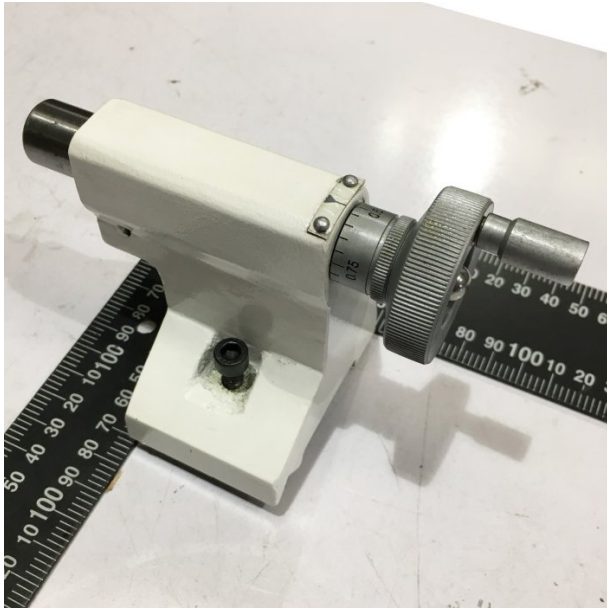

Product Brochure For 3LR0416

TAILSTOCK ASSY - #401~418

Suits: TU-1503V

Specific Features

Top View

Rear View

Detail View