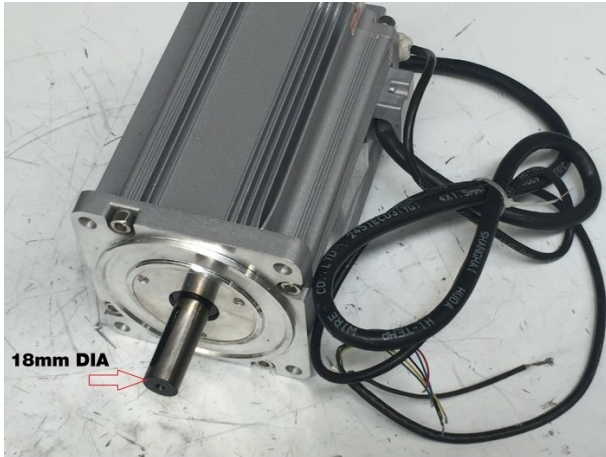

Product Brochure For 3DA0115

MOTOR (03034303115) - #115

T/S MACHINES 2014-2024

Suits: GHD-30V

ORDER CODE:	~
MODEL:	~
Motor Power (kW / hp):	~
Speed (rpm):	~
Shaft Diameter (mm):	~
Reversible Motor (Yes / No):	~
Fan Cooled (Yes / No):	~
Voltage (V):	~
Amps Required:	~
Input Power Supply Connection:	~

Specific Features

Image 2