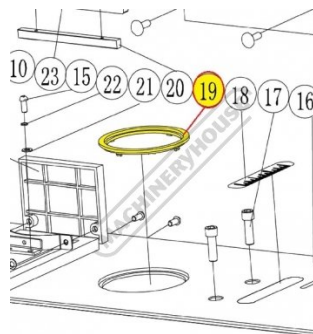

Product Brochure For 2WN0019

TABLE INSERT SET - #19

Suits: HF-50

Ex GST
 \$60.00

Inc GST
 \$66.00

Specific Features

Image 2

Image 3