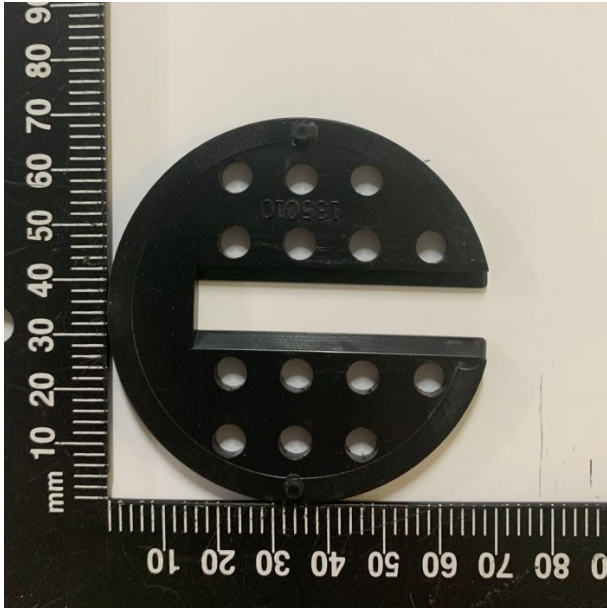

Product Brochure For 2WG127

ROUND TABLE INSERT - #127

#135010

Suits: SBW-4300A/4800A BP430/480B/SAW + other models

Ex GST
\$8.00

Inc GST
\$8.80

Specific Features

Image 2