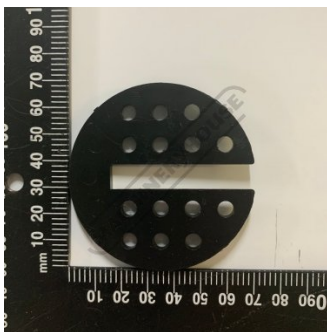

Product Brochure For 2WG127

ROUND TABLE INSERT - #127

#135010

Suits: SBW-4300A/4800A BP430/480B/SAW + other models

Ex GST
\$8.00

Inc GST
\$8.80

Specific Features

Image 2