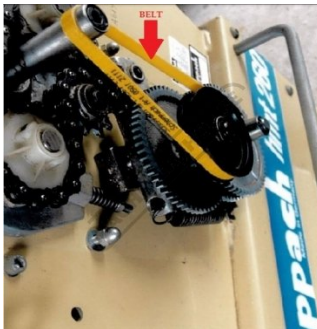

Product Brochure For 2TJ6028A

**BELT DRIVE (FLAT) 348 x 8mm - #**

#05012111 (YELLOW BELT)  
Suits: HMS2600 + other models

**Ex GST**  
**\$40.00**

**Inc GST**  
**\$44.00**

ORDER CODE:

2TJ6028A

**Specific Features**