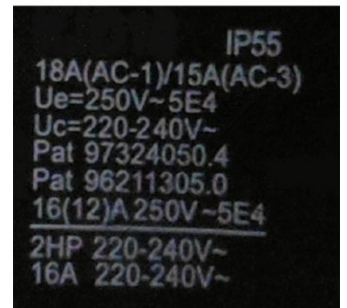

Product Brochure For 2TB0128

**SWITCH ON/OFF KJD-16 - #178**

HY29E 240V 16A

Suits: T-13A (W812) + other models

Ex GST  
**\$25.50**

Inc GST  
**\$28.05**

ORDER CODE:

2TB0128

**Specific Features**

2TB0128 side view

2TB0128 2

2TB0128 4

2TB0128 SWITCH ON OFF