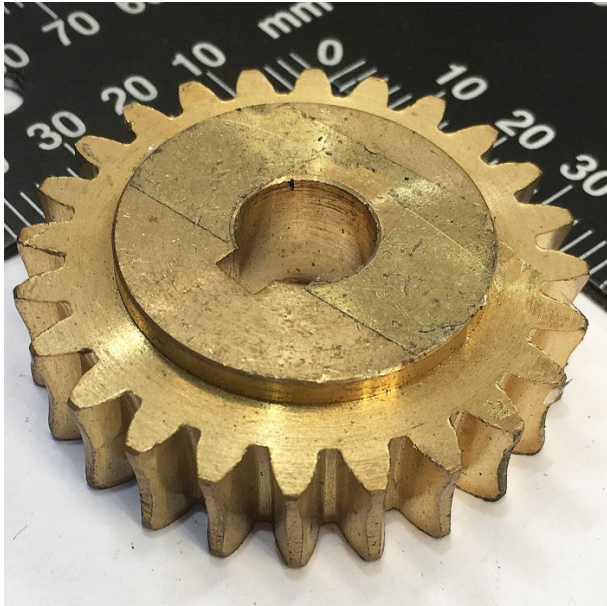

Product Brochure For 2LX4017

WORM GEAR BRASS - #45

4017

Suits: AL-336 + other models

Ex GST
 \$138.23

Inc GST
 \$152.05

Specific Features

Top View

Rear View