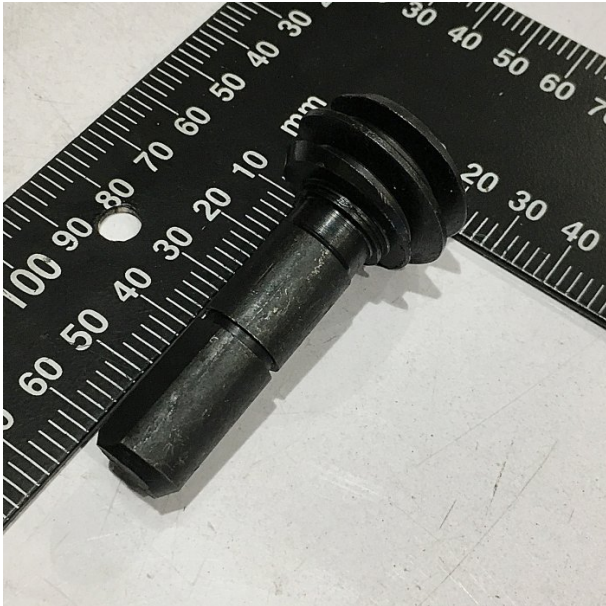

Product Brochure For 2DY091

WORM - #91

Suits: BD-325 + other models

Specific Features

Top View