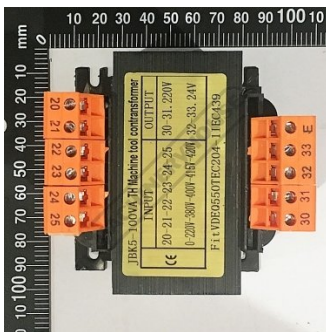

Product Brochure For 2DV1000

TRANSFORMER 415-24 100VA - #

Suits: GHD-38B (D1325)

Please Call

ORDER CODE: \_\_\_\_\_ 2DV1000  
 Size: \_\_\_\_\_ ~

Specific Features

Top View