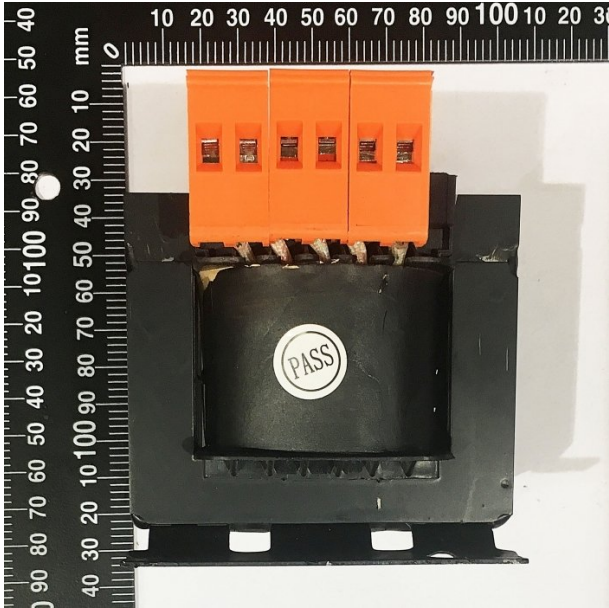

Product Brochure For 2DV1000

TRANSFORMER 415-24 100VA - #

Suits: GHD-38B (D1325)

Please Call

ORDER CODE: \_\_\_\_\_ 2DV1000  
 Size: \_\_\_\_\_ ~

Specific Features

Top View