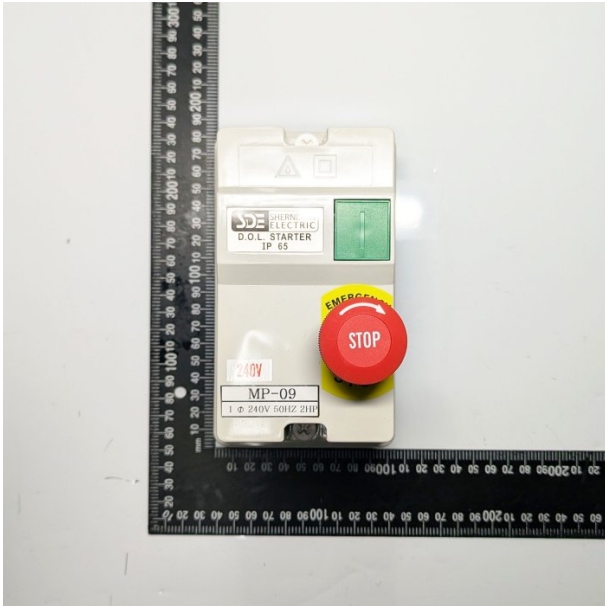

Product Brochure For 2CN0018

**SWITCH ON/OFF MAGNETIC - #17**

240V 12-18AMPS DOL

Suits: CD-2A (W318) + other models

**Ex GST**  
**\$200.00**

**Inc GST**  
**\$220.00**

ORDER CODE:

2CN0018

**Specific Features**

Inside View