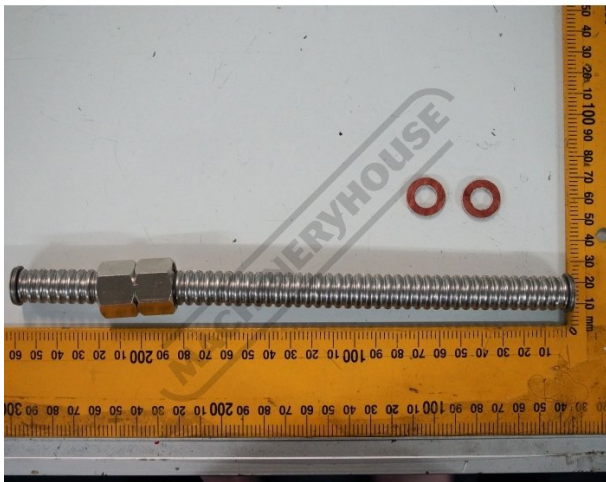

Product Brochure For 2CH1860A

Return pipe flex and washers

Suits Super16 and C16

ORDER CODE:	~
MODEL:	~
Type:	~
Inlet & Outlet Thread:	~
Includes Pressure Gauge:	~
Includes Mounting Bracket:	~
Filtration Micron Capacity:	~
Max Flow ((L/min):	~
Maximum Pressure:	~
Gauge Diameter:	~
Voltage:	~
Suits:	~

Description

Return pipe flex and washers