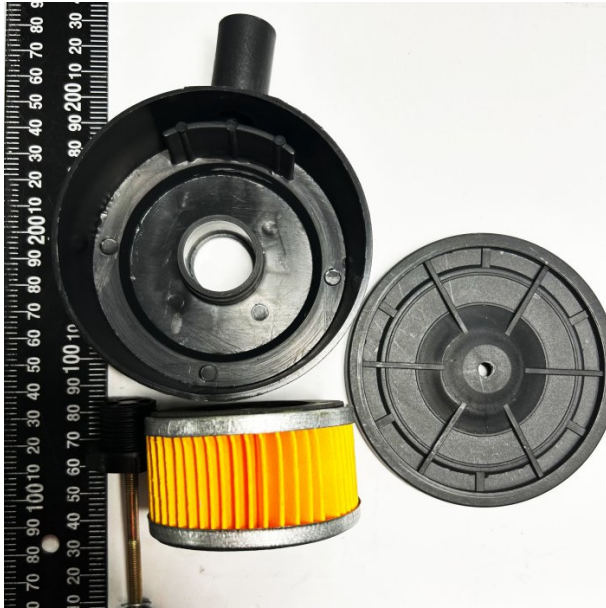

## AIR FILTER INLET - #2

#FA1/2

Suits: SUPER-12/16 + other models

Ex GST  
**\$42.68**

Inc GST  
**\$46.95**

ORDER CODE:	~
MODEL:	~
Type:	~
Inlet & Outlet Thread:	~
Includes Pressure Gauge:	~
Includes Mounting Bracket:	~
Filtration Micron Capacity:	~
Max Flow ((L/min):	~
Maximum Pressure:	~
Gauge Diameter:	~
Voltage:	~
Suits:	~