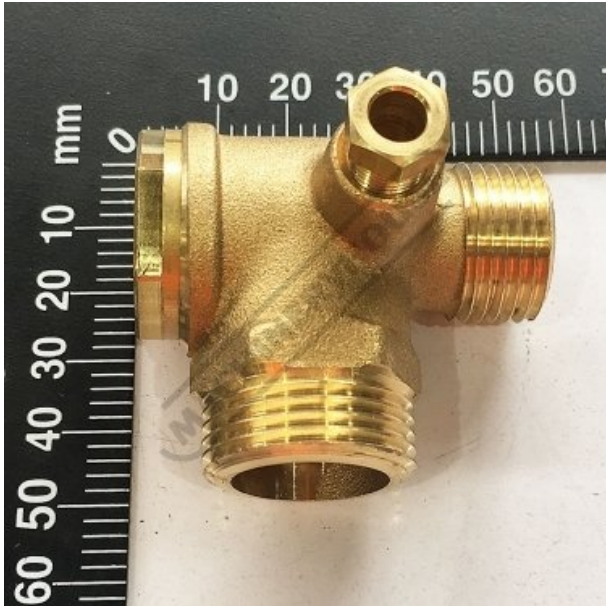

Product Brochure For 2CH1002

- NON RETURN VALVE

Suits: SUPER 16 + other models

Ex GST
\$68.59

Inc GST
\$75.45

ORDER CODE:	~
MODEL:	~
Type:	~
Inlet & Outlet Thread:	~
Includes Pressure Gauge:	~
Includes Mounting Bracket:	~
Filtration Micron Capacity:	~
Max Flow ((L/min):	~
Maximum Pressure:	~
Gauge Diameter:	~
Voltage:	~
Suits:	~

Specific Features

Side View