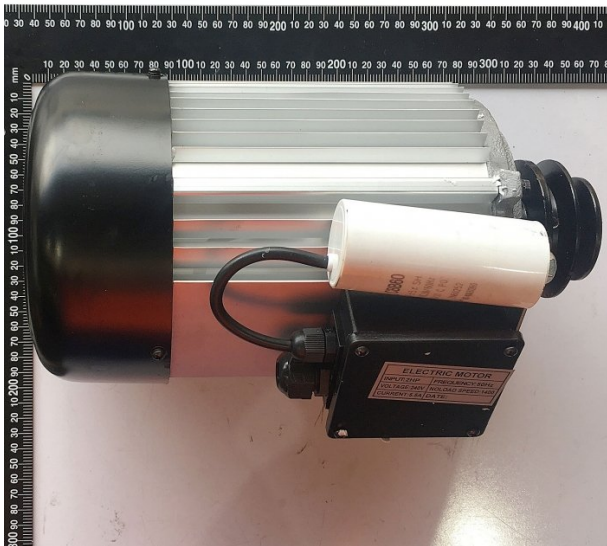

Product Brochure For 2BP1079

MOTOR 240V 50HZ - #79

Suits: BP-355

Ex GST  
**\$441.73**

Inc GST  
**\$485.90**

ORDER CODE:	~
MODEL:	~
Motor Power (kW / hp):	2
Speed (rpm):	1400
Shaft Diameter (mm):	19
Reversible Motor (Yes / No):	~
Fan Cooled (Yes / No):	Yes
Voltage (V):	240
Amps Required:	5.5
Input Power Supply Connection:	~

**Description**

Motor replacement to suit Vertical Band Saw BP-355 (W4224)

Shaft needs a 6mm key for connection.

Shaft comes with pulley fitting already attached.

- 80mm dia low speed
- 60mm dia high speed

**Optional Accessories**

- Replacement Capacitor - EC022 RUN

Product Brochure For 2BP1079

---

**Recommended Accessories**

EC022  
CAPACITOR 30UF 450VAC  
RUN