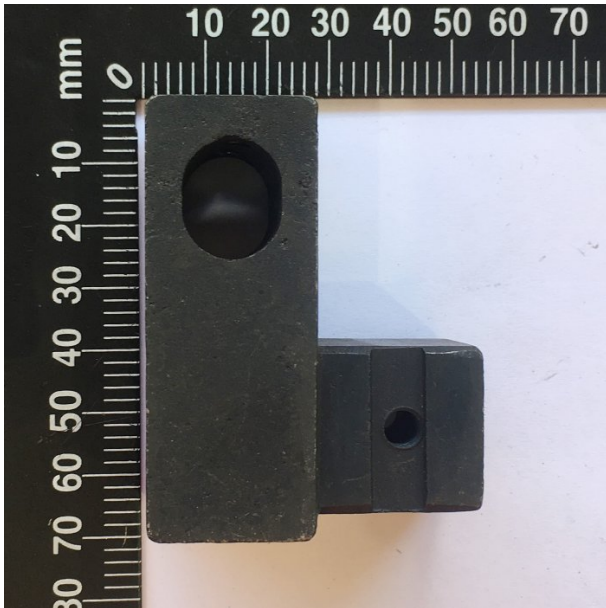

## GUIDE POLE CONNECTOR - #40

Suits: BP-355

Ex GST  
\$20.00

Inc GST  
\$22.00

### Specific Features

Side View