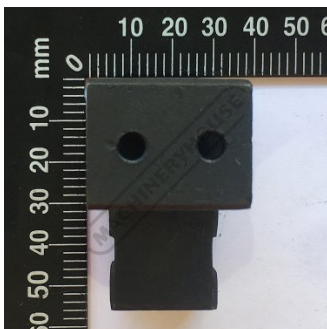

## GUIDE POLE CONNECTOR - #40

Suits: BP-355

Ex GST  
\$20.00

Inc GST  
\$22.00

### Specific Features

Side View