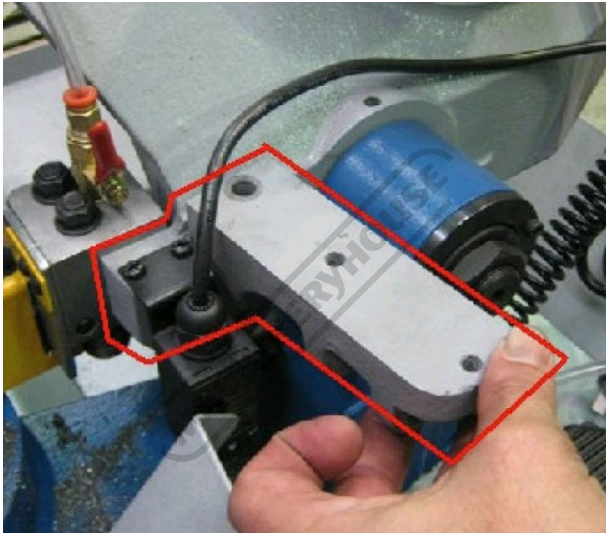

Product Brochure For 2BM0088

Bracket, Top Cylinder Support

Distance between legs: _____ ~

2BM0088 CYLINDER SUPPORT BRACKET