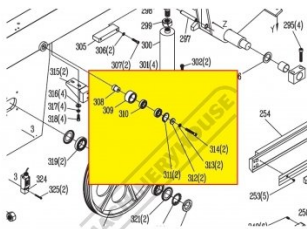

Product Brochure For 2BF0309

IDLE ROLLER ASSEMBLY - #308~314

Suits: BS-460AS

Ex GST
\$134.77

Inc GST
\$148.25

Distance between legs:

2BF0309

Specific Features

308	Round Shaft		2
309	Side Wheel		2
310	Bearing	6005	2
311	C Ring	R42	2
312	Washer	M10	2
313	Spring Washer	M10	2
314	Hex. Socket Cap Screw	M12x60	2

2BF0309 Diagram