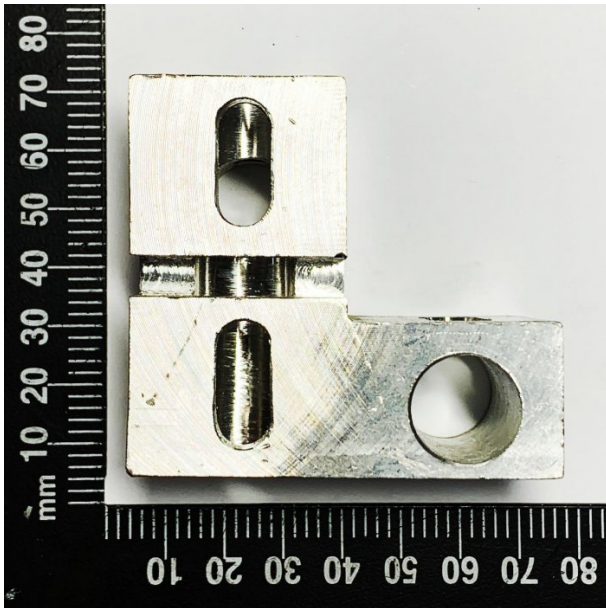

Product Brochure For 2BC1056

GUIDE BASE UPPER - #56

Suits: BP-470

Specific Features

1